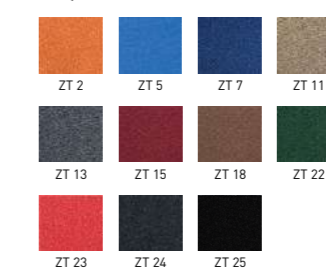

| Leather imitation

CN | CONTRACT

KL | KENDAL

C | CAGLIARI

Micro | MICROFIBRE

ZT | ZESTA

LS | LUSSO

СПИНКА | BACKREST