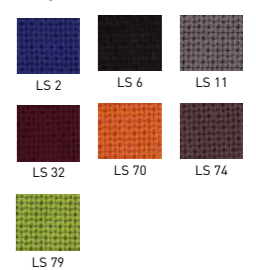

| Leather imitation

CN | CONTRACT

KL | KENDAL

C | CAGLIARI

Micro | MICROFIBRE

ZT | ZESTA

LS | LUSSO

СПИНКА | BACKREST